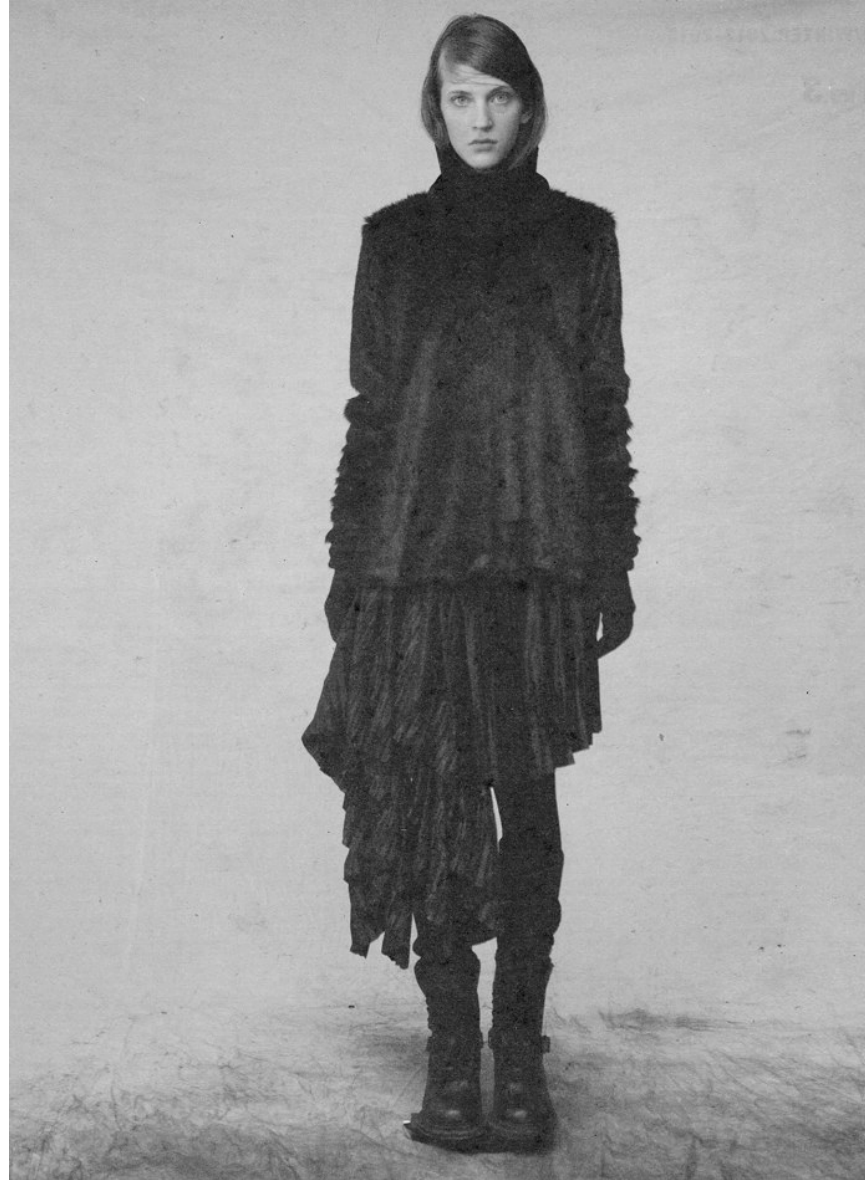

## EDITH

Height 178cm/5'10" Bust 80cm/31.5" Waist 58cm/23" Hips 88cm/34.5" Shoe 39 EU/8 US/6 UK Hair Blonde Eyes Blue